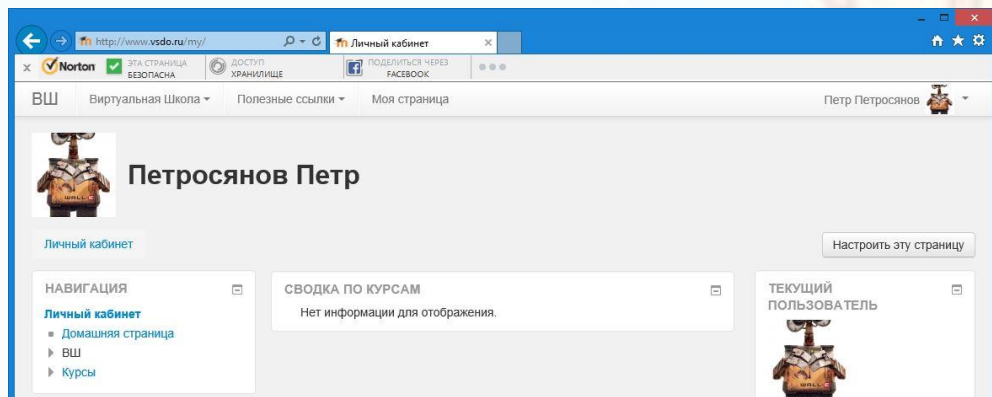

Персональная страница в «ВШ».

После входа вы попадаете на персональную страницу в Виртуальной школе

<http://www.vsdо.ru/my/>

В центральном блоке «Сводка по курсам» будет перечень подключенных для вас курсов.